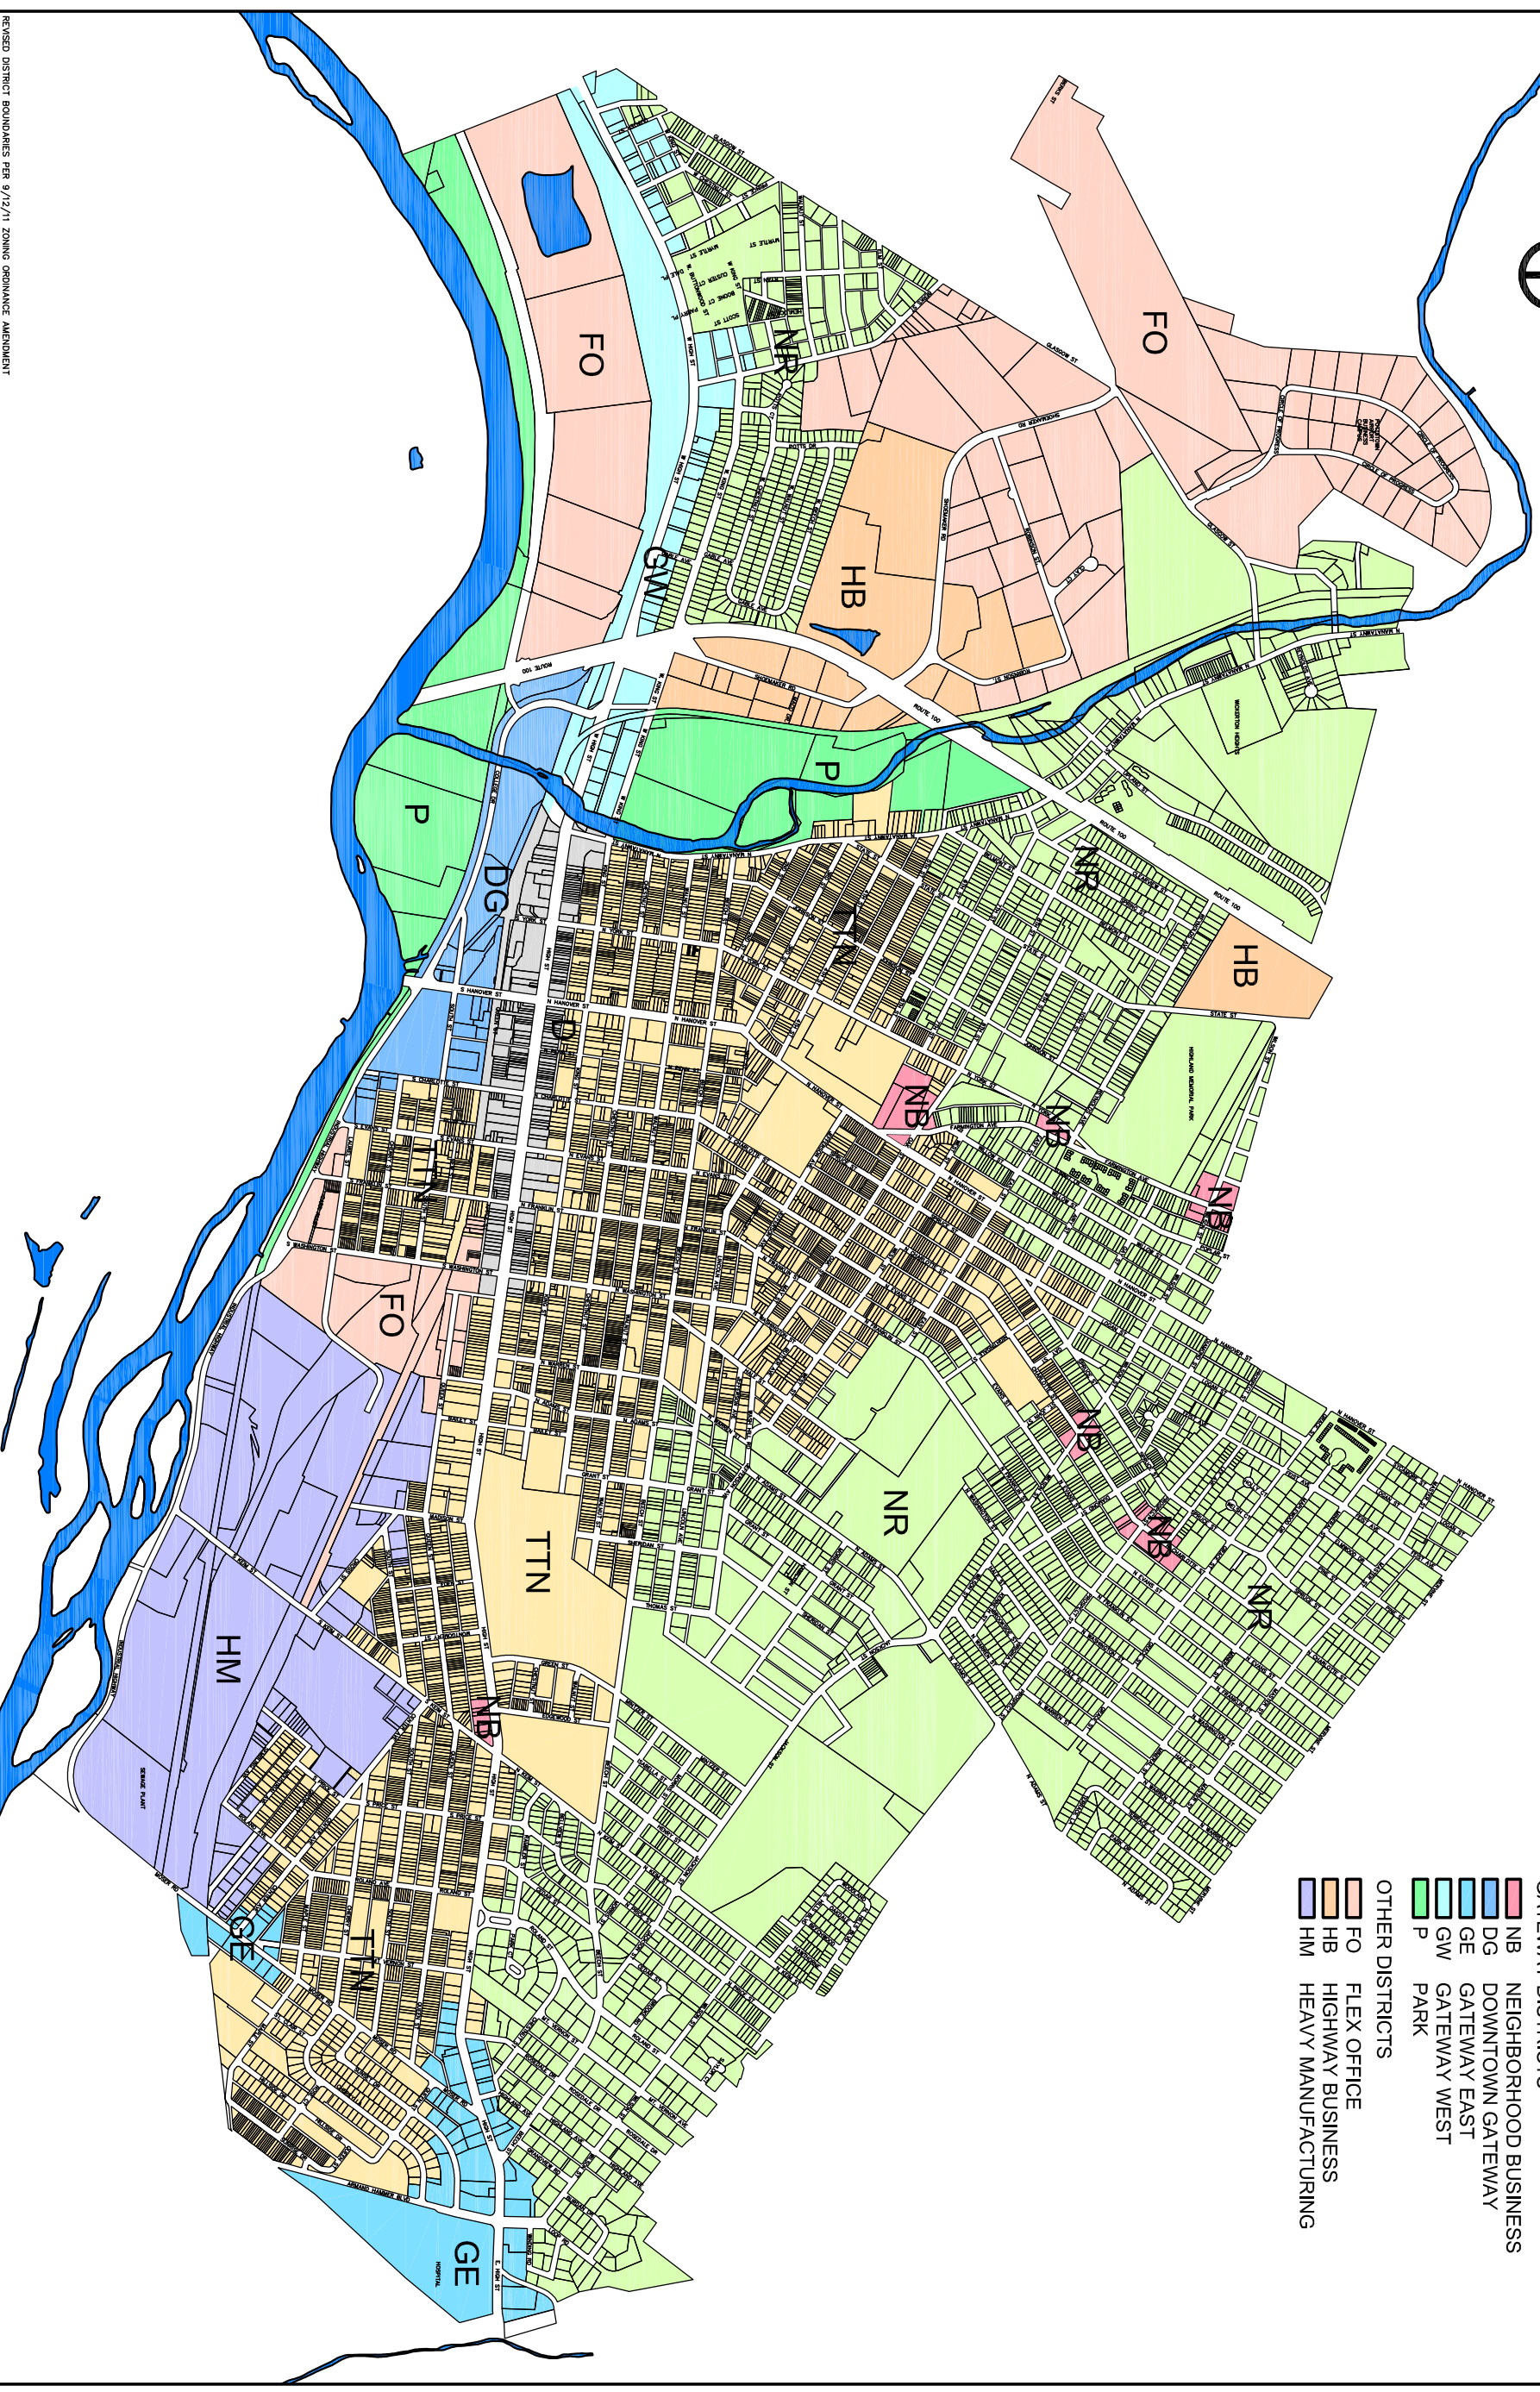

ZONING MAP

BOROUGH OF POTTSTOWN

MONTGOMERY COUNTY PENNSYLVANIA

- CONSERVATION DISTRICTS
- NR NEIGHBORHOOD RESIDENTIAL
- TTN TRADITIONAL TOWN NEIGHBORHOOD
- D DOWNTOWN
- GATEWAY DISTRICTS
- NB NEIGHBORHOOD BUSINESS
- DG DOWNTOWN GATEWAY
- GE GATEWAY EAST
- GW GATEWAY WEST
- P PARK
- OTHER DISTRICTS
- FO FLEX OFFICE
- HB HIGHWAY BUSINESS
- HM HEAVY MANUFACTURING

REVISED DISTRICT BOUNDARIES PER 9/12/21 ZONING ORDINANCE AMENDMENT